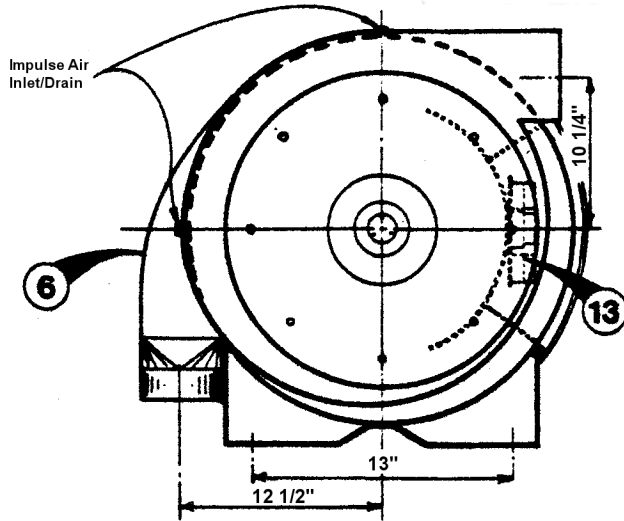

SIZE 1-1/2 *Filter/Clone* DUST COLLECTOR (AIR MOTOR DRIVE)

PARTS LIST

Item	Part No.	Qty	Description
1	FC150010	1	Housing
2	FC150020	1	Element Retention
3	FC150040	1	Element Bottom Plate
4	FC150050	2	Mounting Band
5	FC150060	1	Dropout Cone
6	FC150110	1	Replaceable Inlet
7	FC151001	1	Filter Element
8	FC151002	4	Impulse Valve
9	FC200013	1	Blower Mount
10	BT174000	1	Blower Housing
11	BT173000	1	Blower Wheel
12	FC101004	1	Air Motor
13	AT100000	1	Pneumatic Timer
14	BL081601	1	Dropout Hose

PICKUP POT