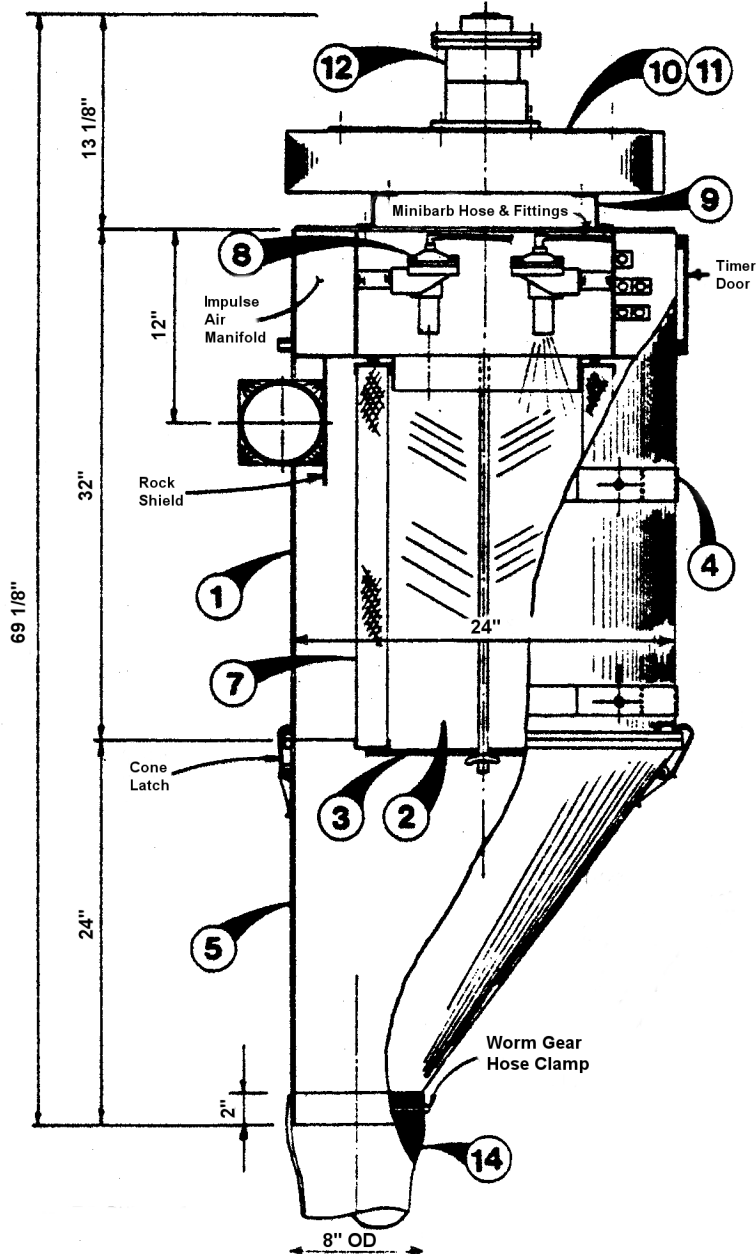

SIZE 1-1/2 *Filter/Clone* DUST COLLECTOR (AIR MOTOR DRIVE)

PARTS LIST

Item	Part No.	Qty	Description
1	FC150010	1	Housing
2	FC150020	1	Element Retention
3	FC150040	1	Element Bottom Plate
4	FC150050	2	Mounting Band
5	FC150060	1	Dropout Cone
6	FC150110	1	Replaceable Inlet
7	FC151001	1	Filter Element
8	FC151002	4	Impulse Valve
9	FC200013	1	Blower Mount
10	BT174000	1	Blower Housing
11	BT173000	1	Blower Wheel
12	FC101004	1	Air Motor
13	AT100000	1	Pneumatic Timer
14	BL081601	1	Dropout Hose

PICKUP POT