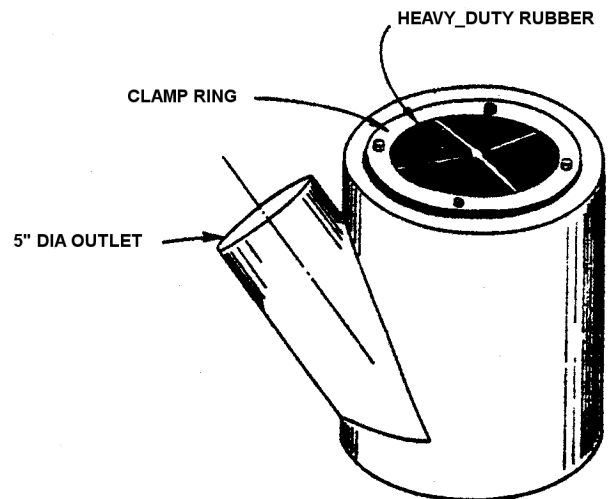

SIZE 1-1/2 *Filter/Clone* DUST COLLECTOR (AIR MOTOR DRIVE)

PARTS LIST

Item	Part No.	Qty	Description
1	FC150010	1	Housing
2	FC150020	1	Element Retention
3	FC150040	1	Element Bottom Plate
4	FC150050	2	Mounting Band
5	FC150060	1	Dropout Cone
6	FC150110	1	Replaceable Inlet
7	FC151001	1	Filter Element
8	FC151002	4	Impulse Valve
9	FC200013	1	Blower Mount
10	BT174000	1	Blower Housing
11	BT173000	1	Blower Wheel
12	FC101004	1	Air Motor
13	AT100000	1	Pneumatic Timer
14	BL081601	1	Dropout Hose

PICKUP POT